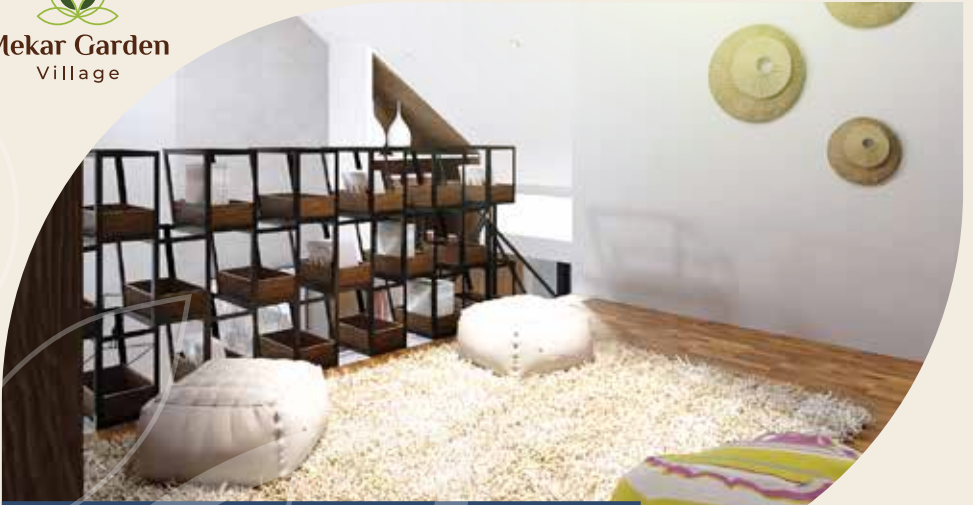

# RUMAH MEZZANINE NYAMAN

STARTS FROM  
Rp **598JT**  
HARGA CASH

IDAMAN MILENIAL DI *PARUNG*

SMART DOOR  
LOCK

MEZZANINE  
WORKING SPACE

[www.mekargardenvillage.com](http://www.mekargardenvillage.com)

**Mekar Garden**  
Village